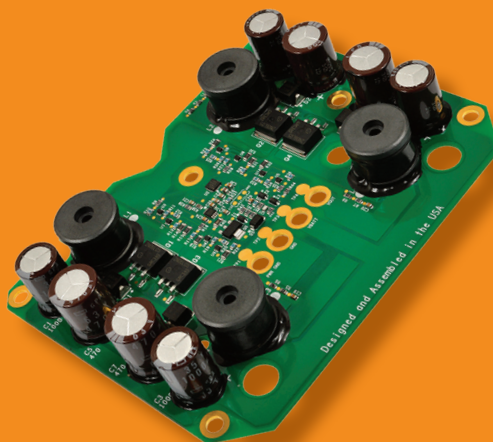

WIRED TO BE SMARTER.

Ditto.

To eliminate the original failure mode, TechSmart® gave our all-new Fuel Injection Control Module an improved circuit layout with performance upgrades and more advanced electronics. With less excess heat being put on critical components, it's the smart choice for you and your customers.

TechSmart® Fuel Injection Control Module (FICM)

- Redesigned circuit layout
- Higher quality electronics
- Gold-plated contacts
- Built-in load dump protection
- New, not remanufactured
- No reprogramming necessary

The Evolution of Parts

Dolphins are considered to be one of the most intelligent creatures on earth.

TechSmartParts.com

TS11005FICM