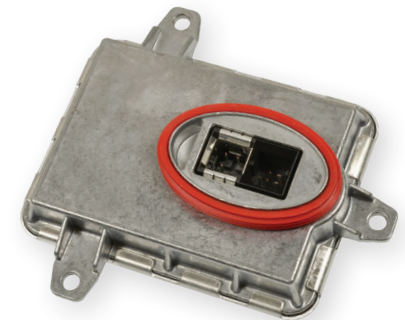

R66059
BMW 2014-09
VIO Over 700,000