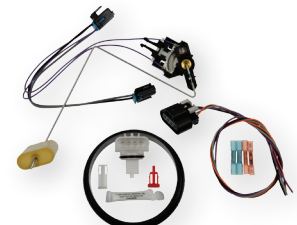

## Electronic Throttle Body

*14 New SKUs Available*

**S20120**  
Chrysler 2010-06  
Dodge 2011-05  
VIO Over 1.0 Million

**S20156**  
Volkswagen 2005-01  
VIO Over 300,000

## Fuel Level Sensor

*13 New SKUs Available*

**K07016**  
GM 2012-07  
VIO Over 1.0 Million

**K07022**  
Chevrolet & GMC Trucks 2007-04  
VIO Over 1.0 Million

**K07028**  
Chevrolet & GMC Trucks 2004-99  
VIO Over 1.0 Million