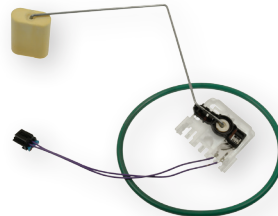

K07022
Chevrolet & GMC Trucks 2007-04
VIO Over 1.0 Million