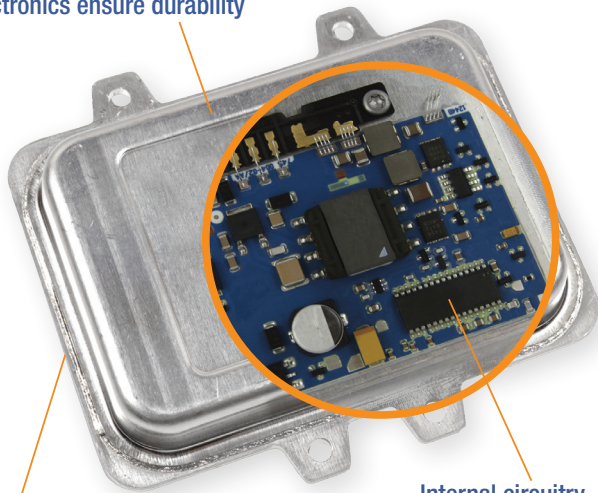

R66033  
Volkswagen 2010-05  
VIO Over 600,000

R66059  
BMW 2014-09  
VIO Over 700,000

R66064  
Audi 2010-05  
VIO Over 400,000

Heavy-duty casings around electronics ensure durability

Internal circuitry matches OE-design to ensure performance