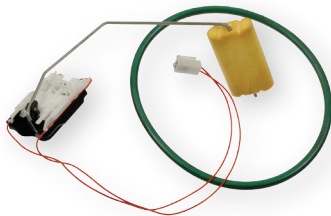

Fuel Level Sensor

13 New SKUs Available

K07016
GM 2012-07
VIO Over 1.0 Million