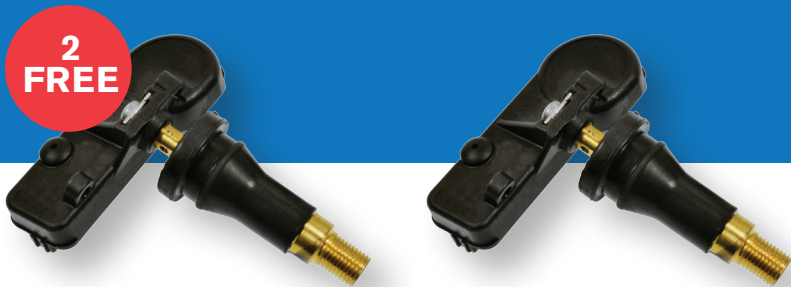

# OE-Match Sensor and Tool Special

Purchase our TPM9010 assortment featuring 16 OE-Match TPMS Sensors and you'll receive two bonus sensors and a service tool kit FREE!

TPM9010	
Qty	OE-Match TPMS Sensors
4	TPM45RA
4	TPM17A
4	TPM116A
2	TPM197RA
2	TPM180
2	TPM197RA - FREE
1	TPM5010 - FREE

## OE-Match TPMS Sensors

With 120+ units providing more than 98% coverage, BWD® OE-Match Direct-Fit TPMS Sensors are engineered to match the fit, form, and function of the vehicle's original sensor. Plus, BWD® OE-Matching TPMS sensors come programmed from the factory, so they can be installed right out of the box. Once installed, just follow the OE-relearn procedure using any major TPMS programming tool.

## TPM5001 TPMS Service Tool Kit

The BWD® TPM5001 TPMS Service Tool Kit contains all of the tools you need to manage your TPMS service, including a 1/4" torque wrench 30-150 in/lbs, 1/4" torque screwdriver, valve core torque tool, and rugged tool case complete with a thumb valve core installation and bleeder tool, grommet pick, and grommet removal and installation tool.