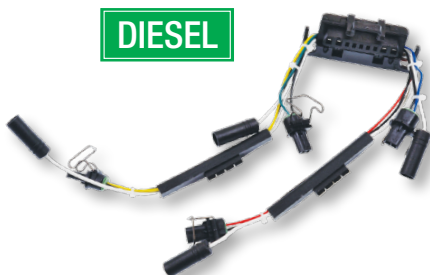

BWD® remains committed to supplying professional automotive technicians with the high-quality parts and comprehensive coverage they demand. Demonstrating that commitment, we've introduced 46 new SKUs to our engine management line. The line expansion spans 18 product categories and increases coverage by an additional 25 million VIO. Here are a few of the highlights:

Turbochargers

4 New SKUs Available

28680
Dodge Ram 2500 (1998-96)
Dodge Ram 3500 (1998-96)

28682
Jeep Grand Cherokee (2009-07)
Mercedes-Benz 3.0L CDI (2013-07)

287117
Audi A4 (1999-97)
Audi A4 Quattro (2000-97)
Volkswagen Passat (1999-98)

Diesel Fuel Injection Harnesses

1 New SKU Available

Door Lock Actuators

6 New SKUs Available

Fuel Vapor Canisters

5 New SKUs Available

FIH6
Ford F Pickups, E-Vans & Excursion (2003-98)
International Trucks (2005-98)
VIO Over 700,000