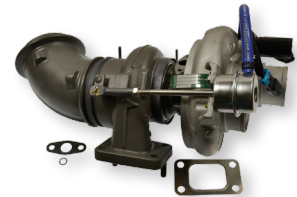

Turbochargers

Line Expansions

Turbochargers

36 New SKUs Available

Demonstrating our commitment to the turbocharger category, we've added 36 new SKUs to our turbocharger line. In total, the additions expand coverage by an additional 5 million VIO for domestic and import applications. The expansion increases coverage to an array of applications, from domestic to import, passenger car to truck. Here are a few highlights:

286644 - New
Audi A3 (2013-10)
VW Beetle, Golf,
Jetta (2014-09)
VIO Over 300,000

287111 - Reman
Ford F Pickups (2010-08)
VIO Over 300,000

28698 - Reman
Ford F Pickups, E-Vans,
Excursion (2003-99)
VIO Over 175,000

287102 - Reman
Dodge Ram 2500,
3500 (2009-04)
VIO Over 475,000

Turbocharger Hoses

2 New SKUs Available

The bulk of our new additions are turbochargers. But we also introduced two Turbocharger Hoses to help technicians with their turbocharger repairs. For example, our new ITH1 and ITH2 Turbocharger Hoses complement our new 28659 Turbocharger, among others.