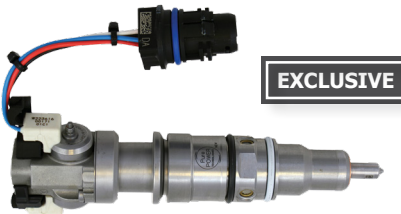

67528NX
Ford F Pickups, E-Vans (2010-04)
International Trucks (2009-04)
VIO Over 847,000