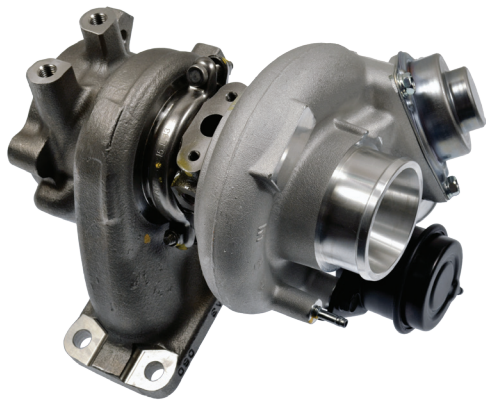

Hyundai / Kia

Hyundai and Kia are two of the top import brands in North America. In order to supply premium replacement parts for these popular vehicle makes, we're proud to offer more than 2,200 SKUs across 125 engine management categories for Hyundai and Kia applications. Highlights from our offering include yaw rate sensors, relays, and OE-caliber turbochargers.

**More Than
2200
Total SKUs**

Turbochargers - NEW

Exclusive

287131
Hyundai Genesis Coupe (2012-10)

287132
Hyundai Genesis Coupe (2014-13)

287133
Hyundai Santa Fe (2016-13)
Hyundai Sonata (2014-11)
Kia Optima & Sportage (2016-11)

287134
Hyundai Santa Fe (2017)
Hyundai Sonata (2016-15)
Kia Optima, Sorento, & Sportage (2017-16)

YAW Rate Sensors

YW249
Hyundai Tucson (2007-05)

YW269
Hyundai Genesis Coupe (2016-10)
Hyundai Veloster (2016-12)