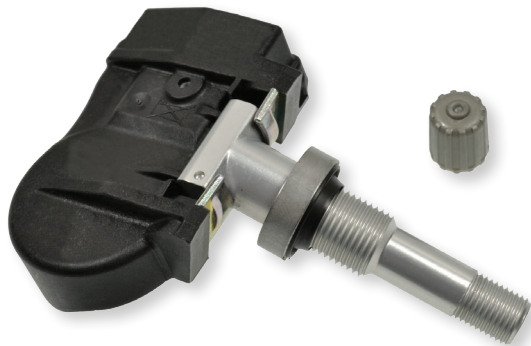

TPM178

Infiniti JX35 (2013)
Infiniti QX60 (2014)
Nissan Altima, Pathfinder (2015-13)
VIO Over 1.4 Million