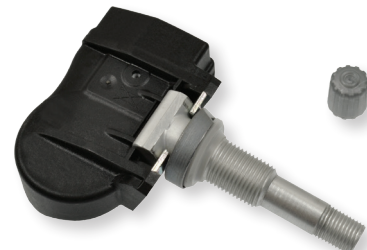

TPM169

Hyundai (2016-13)
Kia Cadenza (2015-2014)
VIO Over 600,000