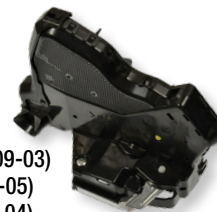

Door Lock Actuators

44 New SKUs Available

**FIRST TO
AFTERMARKET**

DLA1611
Ford Focus (2015-12)
VIO Over 1 Million

DLA1654
Toyota 4Runner (2009-03)
Toyota Camry (2006-05)
Toyota Solara (2008-04)
Lexus ES/GX/RX (2009-02)
VIO Over 2.3 Million