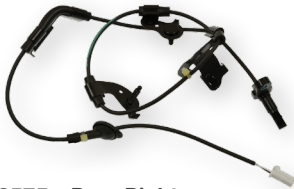

Combination Switches

26 New SKUs Available

S16426
Toyota Camry (2011-09)
VIO Over 1.2 Million

S16424
Toyota Camry (2011-09)
VIO Over 1.2 Million

Headlight Switches

1 New SKU Available

S10530
Chevy / Buick (2013-11)
VIO Over 1 Million

In addition to expanding our interior switch categories, we've released new SKUs for an array of other existing categories. Key additions include the following:

ABS Speed Sensors

12 New SKUs Available

ABS2524 - Rear Left
Subaru Forester (2015-12)
Subaru XV Crosstrek (2015-13)
VIO Over 700,000

ABS2525 - Rear Right
Subaru Forester (2015-12)
Subaru XV Crosstrek (2015-13)
VIO Over 700,000

ABS2575 - Rear Right
Toyota RAV4 (2015-14)
VIO Over 330,000

ABS2578 - Rear Left
Toyota RAV4 (2015-14)
VIO Over 330,000