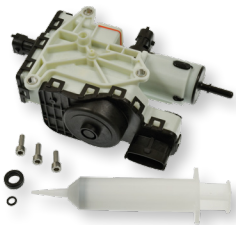

### Turbocharger

15 New SKUs Available

**DIESEL**

28662 - New  
Audi A4 (2006-00)  
VW Passat (2005-00)  
VIO Over 250,000

287124 - New  
Mini (2016-07)  
VIO Over 200,000

287108 - Reman  
GM 2500/3500 HD Trucks (2004-02)  
VIO Over 100,000

### Diesel Fuel Injection Harness

1 New SKU Available

**DIESEL**

FIH5  
Ford E350 and Super Duty (1997-95)  
VIO Over 350,000

### Diesel Emissions Fluid Pump

1 New SKU Available

**DIESEL**

DEFP1  
Ford Super Duty Trucks (2014-11)  
Ford Transit Vans (2015)  
VIO Over 400,000

### Diesel Fuel Transfer Pump

1 New SKU Available

**DIESEL**

DTP5  
Dodge Ram 2500/3500 (2002-98)  
VIO Over 350,000