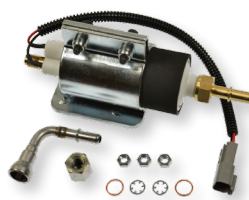

### Diesel Emissions Fluid Pump

1 New SKU Available

**DIESEL**

DEFP1  
Ford Super Duty Trucks (2014-11)  
Ford Transit Vans (2015)  
VIO Over 400,000

### Diesel Fuel Transfer Pump

1 New SKU Available

**DIESEL**

DTP5  
Dodge Ram 2500/3500 (2002-98)  
VIO Over 350,000

### Diesel Glow Plug Wiring Harness

1 New SKU Available

**DIESEL**

261003  
Ford E Series Vans (2010-04)  
Ford Super Duty & Excursion (2007-04)  
VIO Over 650,000