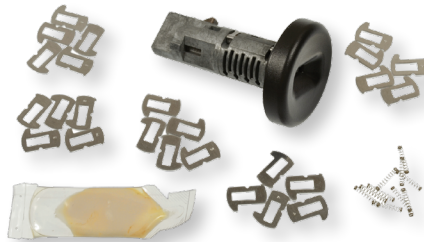

Demonstrating our continued commitment to high-quality parts and comprehensive coverage, we've introduced 239 new parts to our engine management line. The line expansion increases coverage by an additional 152 million VIO and spans 38 product categories. Here are a few of the highlights:

Ignition Lock Cylinder

20 New SKUs Available

CS1126L
Ford Cars, Trucks, and SUVs (2016-04)
VIO Over 8.3 Million

CS1092L
GM Cars, Trucks, and SUVs (2014-06)
VIO Over 7.1 Million

Accelerator Pedal Sensor

4 New SKUs Available

PPS1313
GM Full Size Trucks and SUVs (2013-12)
VIO Over 1.4 Million

Power Door Lock Actuator

71 New SKUs Available

**FIRST TO
AFTERMARKET**

DLA1749
Ford Explorer (2016-11)
Ford Police Interceptor Sedan (2014-13)
Ford Taurus (2016-10)
Lincoln MKS (2012-11)
VIO Over 1.3 Million

In addition to expanding our ignition lock cylinder and power door lock actuator categories, we've released new parts for an array of other existing categories. Key additions include the following:

Power Window Switch