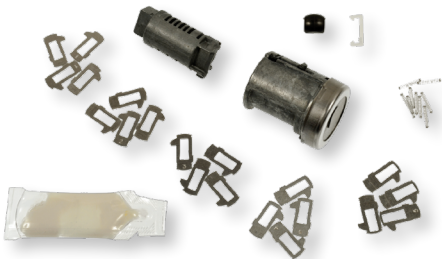

Demonstrating our continued commitment to high-quality parts and comprehensive coverage, we've introduced 239 new parts to our engine management line. The line expansion increases coverage by an additional 152 million VIO and spans 38 product categories. Here are a few of the highlights:

Ignition Lock Cylinder

20 New SKUs Available

CS1126L
Ford Cars, Trucks, and SUVs (2016-04)
VIO Over 8.3 Million

CS1092L
GM Cars, Trucks, and SUVs (2014-06)
VIO Over 7.1 Million

Accelerator Pedal Sensor

4 New SKUs Available

PPS1313
GM Full Size Trucks and SUVs (2013-12)
VIO Over 1.4 Million

Power Door Lock Actuator

71 New SKUs Available

**FIRST TO
AFTERMARKET**

DLA1749
Ford Explorer (2016-11)
Ford Police Interceptor Sedan (2014-13)
Ford Taurus (2016-10)
Lincoln MKS (2012-11)
VIO Over 1.3 Million

In addition to expanding our ignition lock cylinder and power door lock actuator categories, we've released new parts for an array of other existing categories. Key additions include the following:

Power Window Switch