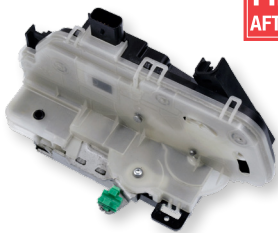

Ignition Lock Cylinder

20 New SKUs Available

CS1126L
Ford Cars, Trucks, and SUVs (2016-04)
VIO Over 8.3 Million

CS1092L
GM Cars, Trucks, and SUVs (2014-06)
VIO Over 7.1 Million

Accelerator Pedal Sensor

4 New SKUs Available

PPS1313
GM Full Size Trucks and SUVs (2013-12)
VIO Over 1.4 Million

Power Door Lock Actuator

71 New SKUs Available

**FIRST TO
AFTERMARKET**

DLA1749
Ford Explorer (2016-11)
Ford Police Interceptor Sedan (2014-13)
Ford Taurus (2016-10)
Lincoln MKS (2012-11)
VIO Over 1.3 Million