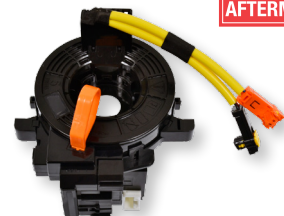

Clock Spring

5 New SKUs Available

**FIRST TO
AFTERMARKET**

CLS327
Toyota Prius (2015-10)
Toyota Prius C (2014-12)
VIO Over 1 Million