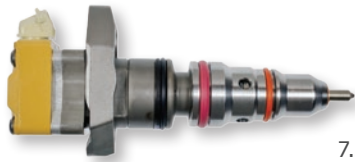

## Introducing BWD® Diesel 100% NEW Fuel Injectors

BWD® Diesel is excited to introduce our line of 100% NEW Diesel Fuel Injectors, which includes NEW OE-production fuel injectors for 6.0L and 6.4L Ford® Power Stroke® diesel engines. BWD® Diesel offers full 'original equipment' design, engineering, and manufacturing so every BWD® Diesel NEW Fuel Injector is equal in quality.

## OE standards, precision engineering and fully integrated capabilities set BWD® Diesel apart

- New OE-production fuel injectors for 6.0L and 6.4L Ford® Power Stroke® diesel engines
- 100% all-new OE-replacement unit includes the latest engineering enhancements to match the OE injector
- Product of OE-production design, development, engineering, and manufacturing processes, including sub-micron machining and complex assembly systems
- Undergoes extensive dynamometer, hot gas test stand, and diesel emissions testing to ensure proper performance