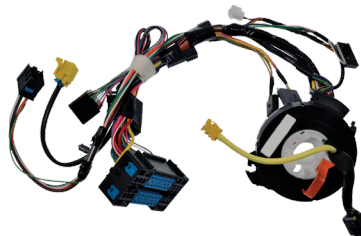

4 New SKUs Available

VV1219
Chrysler/Dodge Cars, Vans & SUVs (2016-11)
Ram 1500 (2016-14)
Ram ProMaster 1500/2500/3500 (2016-14)
Jeep Grand Cherokee & Wrangler (2011-16)
VIO Over 4 Million

Vehicle Speed Sensor

11 New SKUs Available

SN8216
Chrysler/Dodge cars & vans (2015-07)
Ram ProMaster 1500/2500/3500 (2014)
VIO Over 3.1 Million

Clock Spring

5 New SKUs Available

CLS366
GM Full-size Trucks (2007-03)
VIO Over 3 Million

Fuel Vapor Leak Detection Pump

17 New SKUs Available

VDP13
Chrysler/Dodge Cars & Midsize Trucks (2016-07)
Jeep Cherokee & Renegade (2016-14)
VIO Over 1.6 Million