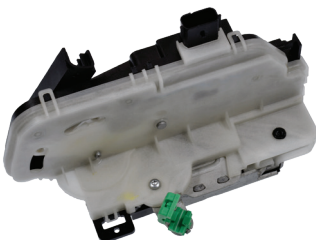

DIESEL

67918NX - NEW
Ram 2500/3500 (2016-13)
VIO Over 349,000

Diesel Fuel Injector Sleeve

1 New SKU Available

DIESEL

DIS3
Dodge/RAM 2500/3500/4500/5500 (2017-07)
VIO Over 813,000

In addition to expanding our line of Ambient Air Temperature Sensors and Canister Purge Solenoids, we've released new parts for an array of other existing categories. Key additions include the following:

VV5062
Chrysler 200 (2014-11)
Dodge Avenger, Caliber & Journey (2017-07)
Jeep Compass & Patriot (2017-07)
VIO Over 2.3 Million

Oil Pressure Light Switch

27 New SKUs Available

S4688
Subaru Crosstrek (2018-16)
Subaru Forester & Impreza (2017-11)
Subaru WRX (2017-15)
VIO Over 1.3 Million

Stoplight Switch

17 New SKUs Available

S42085
Mazda 6 (2010-09)
Mazda CX-9 (2014-07)
Mazda RX-8 (2011-09)
VIO Over 244,000

Clock Spring

9 New SKUs Available

S16550 - with heated wheel
S16551 - without heated wheel
Chrysler 200 (2017-15)
VIO Over 314,000

Power Door Lock Actuator

29 New SKUs Available

DLA1802
Ford Edge (2015-10, 2008-07)
Lincoln MKX (2015-07)
VIO Over 1.2 Million

TPMS Sensor

3 New SKUs Available

TPM138A
Volvo cars & SUVs (2016-04)
VIO Over 622,000