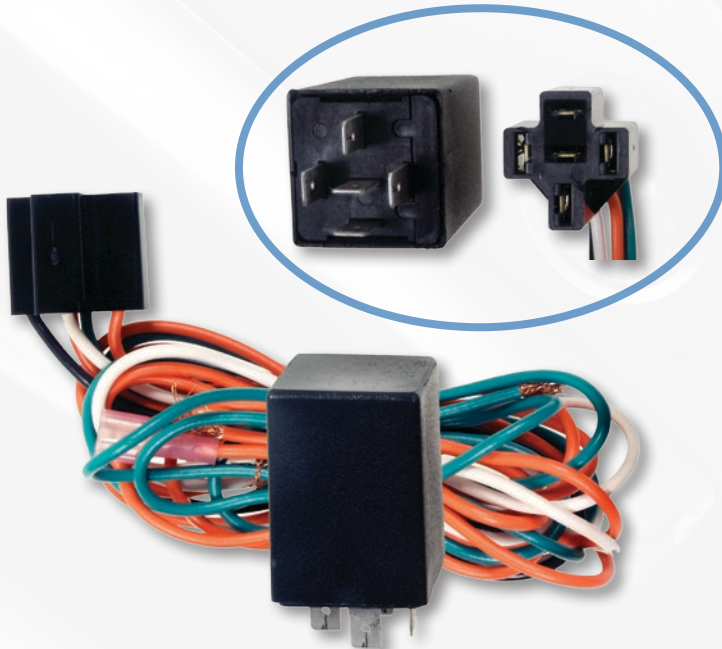

## Daytime Running Light Kits

BWD® offers two daytime running light kits, RL102 and RL103 with expansive coverage

### RL102

- RL102 Running Light Kit for 2 - 4 headlamp systems
- Compact, solid state DRL units exceed all NHTSA, FMVSS, CMVSS and CSA guidelines
- Includes instruction sheet
- For passenger vehicles 2001-1981
- U.S. VIO 5,652,660
- Canada VIO 385,033
- For specific vehicle applications, visit our eCatalog at [www.bwdbrand.com](http://www.bwdbrand.com)

### RL103

- RL103 Running Light Kit for ground activated systems and fog lamp kits
- Compact, solid state DRL units exceed all NHTSA, FMVSS, CMVSS and CSA guidelines
- Includes instruction sheet
- For passenger vehicles 2003-1995
- U.S. VIO 7,857,449
- Canada VIO 997,297
- For specific vehicle applications, visit our eCatalog at [www.bwdbrand.com](http://www.bwdbrand.com)