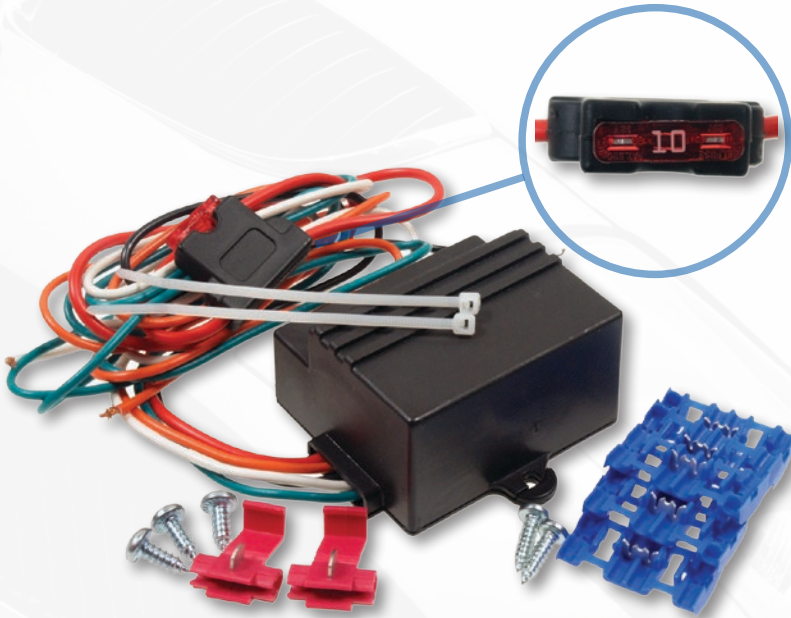

## Daytime Running Light Kits

BWD® offers two daytime running light kits, RL102 and RL103 with expansive coverage

### RL102

- RL102 Running Light Kit for 2 - 4 headlamp systems
- Compact, solid state DRL units exceed all NHTSA, FMVSS, CMVSS and CSA guidelines
- Includes instruction sheet
- For passenger vehicles 2001-1981
- U.S. VIO 5,652,660
- Canada VIO 385,033
- For specific vehicle applications, visit our eCatalog at [www.bwdbrand.com](http://www.bwdbrand.com)

### RL103

- RL103 Running Light Kit for ground activated systems and fog lamp kits
- Compact, solid state DRL units exceed all NHTSA, FMVSS, CMVSS and CSA guidelines
- Includes instruction sheet
- For passenger vehicles 2003-1995
- U.S. VIO 7,857,449
- Canada VIO 997,297
- For specific vehicle applications, visit our eCatalog at [www.bwdbrand.com](http://www.bwdbrand.com)