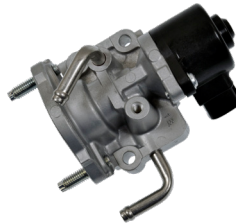

Exhaust Gas Temperature (EGT) Sensor

51 New SKUs Available

DIESEL

EGR466
GM 2500/3500 trucks (2016-15)
GM 2500/3500 vans (2016-14)
Chevrolet Cruze (2015-14)
VIO Over 600,000

Diesel Fuel Injector Sleeve

1 New SKU Available

VVT Sprocket

1 New SKU Available

VV5072
Ford F-150 (2014-10)
Ford F-250 SD & F-350 SD (2016-11)
VIO Over 600,000
*also known as Cam Phaser

Cabin Air Temperature Sensor

1 New SKU Available

WT5806
GM trucks & SUVs (2014-00)
VIO Over 13.9 Million

VVT Solenoid

7 New SKUs Available

WV1227
Honda Accord (2002-00)
Honda Odyssey (2004-99)
Honda Pilot (2004-03)
VIO Over 1 Million

EGR Tube

10 New SKUs Available

EGT67
GM cars (2009-95)
VIO Over 2.5 Million

EGR Valve

4 New SKUs Available

EGR2020
Toyota Camry & Avalon (2016-12)
Toyota RAV4 (2016-15)
Lexus ES300h (2015-13)
VIO Over 2.5 Million

Clock Spring

6 New SKUs Available

CLS382
GM vans, trucks, & SUVs (2007-03)
VIO Over 3.2 Million