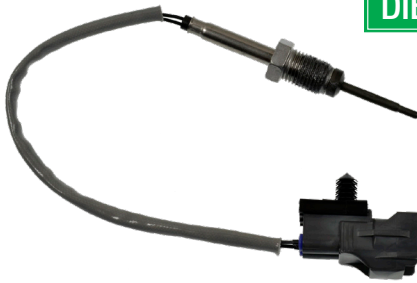

NEW PARTS SPOTLIGHT VOLUME 22

We've added 321 new parts to our engine management line. The line expansion increases coverage by an additional 155 million vehicles on the road. Here are some highlights:

Exhaust Gas Temperature (EGT) Sensor

51 New SKUs Available

DIESEL

EGR466
GM 2500/3500 trucks (2016-15)
GM 2500/3500 vans (2016-14)
Chevrolet Cruze (2015-14)
VIO Over 600,000

Diesel Fuel Injector Sleeve

1 New SKU Available

DIESEL

DIS3
Dodge Ram 2500/3500/4500/5500 (2010-07)
Ram 2500/3500/4500/5500 (2017-11)
VIO Over 813,000

Stoplight Switch

6 New SKUs Available

S42085
Mazda 6 (2010-09)
Mazda CX-9 (2014-07)
Mazda RX-8 (2011-09)
VIO Over 244,000

VVT Sprocket

1 New SKU Available

VV5072
Ford F-150 (2014-10)
Ford F-250 SD & F-350 SD (2016-11)
VIO Over 600,000
*also known as Cam Phaser

Cabin Air Temperature Sensor

1 New SKU Available

WT5806
GM trucks & SUVs (2014-00)
VIO Over 13.9 Million