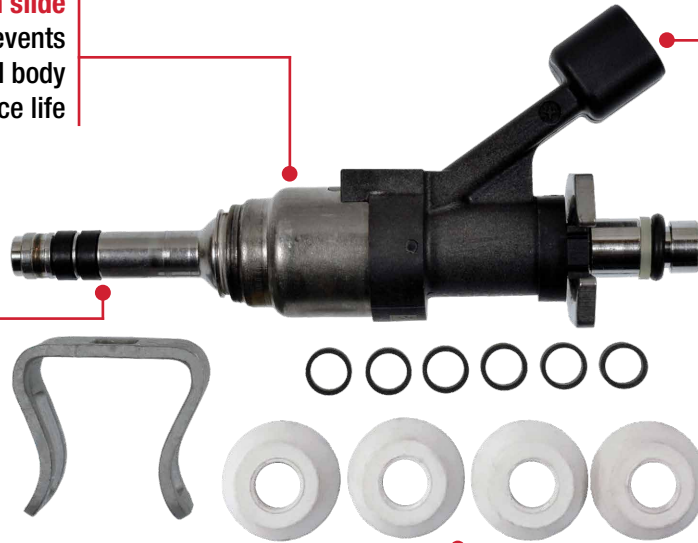

We know that optimal performance begins with quality components.

Stainless steel calibration slide and spring assembly prevents corrosion within fuel control body leading to extended service life

Precision-wound and trimmed solenoid windings allow computer to command efficient fuel delivery

High-temp Viton® O-rings enable prolonged sealing of injector under extreme heat conditions